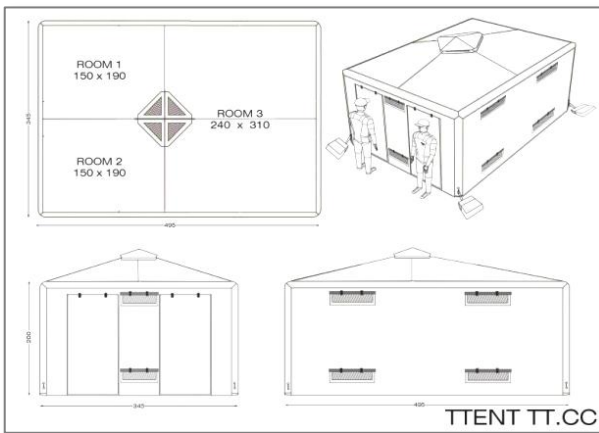

### TTent TT.CR & TT.CC

1 room 2.40m x 2.40m

3 room 3.50m x 5.00m

- ✓ Compact & easily stowed in 4x4s
- ✓ Designed for use by small teams
- ✓ Multiple uses – adaptable layout & extendable
- ✓ Inflatable sealed airframe - no poles or ropes
- ✓ Durable, structurally strong & weather proof
  
- ✓ Easily manageable by 1 or 2 people
- ✓ Can be erected/dismantled in 15 minutes
- ✓ Packs down to take up minimal space
- ✓ All components fit in purpose made carry bags
- ✓ Weather & insect proof shelter
- ✓ TT.CRs and TT.CCs can be linked together to add rooms
- ✓ Detachable external & internal wall panels
  
- ✓ Easy to clean with soap & water
- ✓ Powerful electric 1kw pump & hand pump included.
- ✓ Power inverter allows inflation from vehicle.
- ✓ Structure secured by ballast bags/pegs
  
- X NO treated canvas
- X NO limited shelf store life
- X NO metal or aluminium frame poles
- X NO stability ropes
- X NO wind friendly roof overhangs

### TTENT TT.CR 1 room

- Dimensions: 250 l x 250 w x 240 h cms
- Internal floor space: 4.4 sqm
- 1 room
- 1 bag of 65 x 65 x 90cm (52kgs)

### TTENT TT.CC 3 room medical

- Dimensions: 495 l x 345 w x 240 h cms
- Internal area: 13.5sqm
- Up to 3 rooms (1x7.4sqm & 2x2.8sqm)
- 2 bags of 60 x 60 x 75cms (40 & 50kgs)