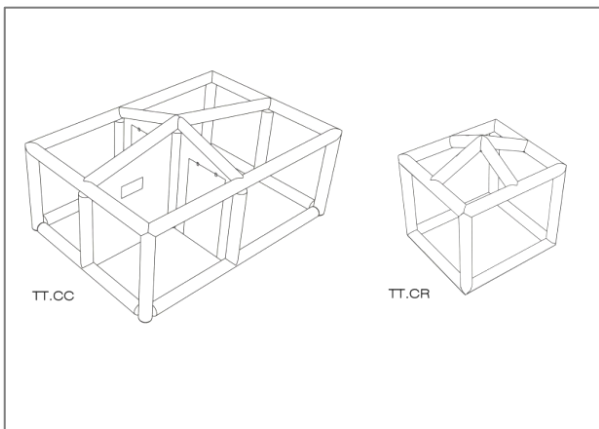

OPTIONAL EXTRAS

- Your logos, messages or signage
- Windows
- Coloured fabrics
- Solar fabric panel power systems

CUSTOM DESIGN & FABRICATION

- Different sizes, shapes, functions

download this Product Sheet or the Products Review as pdf files on www.aircellstructures.com and email us at office@aircellstructures.com