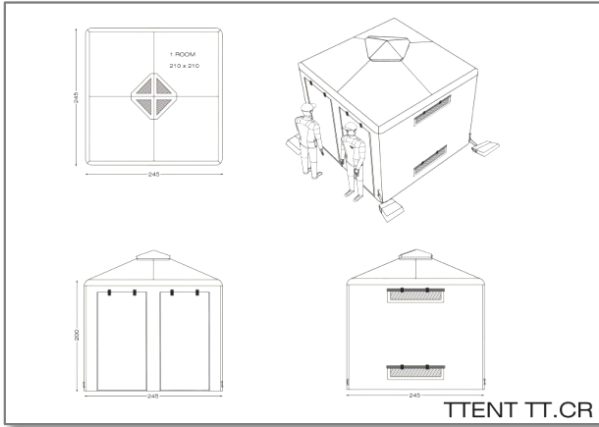

TTENT TT.CC & TT.CR details & specification

TTENT TT.CR 1 room

- Dimensions: 250 l x 250 w x 240 h cms
- Internal floor space: 4.4 sqm
- 1 room
- 1 bag of 65 x 65 x 90cm (52kgs)